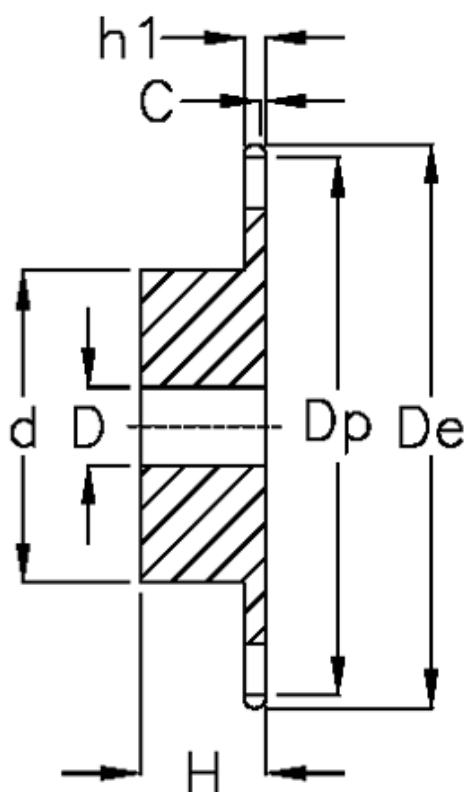

Article number: 616011005022

Description: Sprocket 08 B-1 Z=22 simplex
predrilled

Measures

C = 1.3
d = 70
D = $12 \pm 0,5$

De = 93.8
Dp = 89.24

For chain size = 1/2" x 5/16"

For chain type = 08 B-1

H = 28

h1 = 7.2

Number of teeth = 22